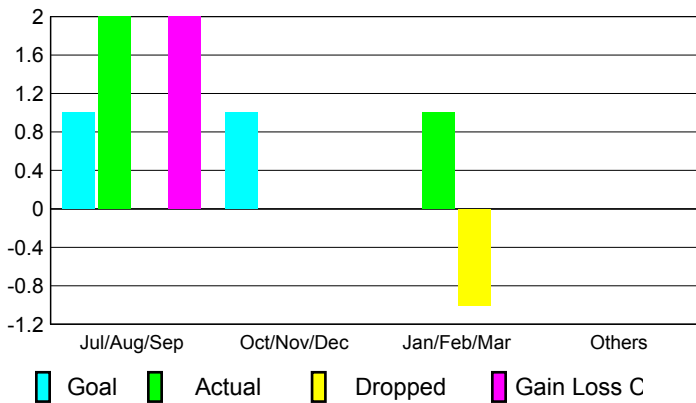

2009-2010 GMT Quarterly Report for District (or Undistricted) **District 301A1**

GMT: Doctor DATUK K NAGARATNA

Location: PHILIPPINES

GMT CA: 5

CLUBS

Club Results
2009-2010

Clubs
2008-2009

| Month | New Club Goal | Actual New Clubs | Actual Dropped Clubs | Gain/Loss of Clubs | Gain/Loss of Clubs |
|---------------|---------------|------------------|----------------------|--------------------|--------------------|
| Jul/Aug/Sep | 1 | 2 | 0 | 2 | 0 |
| Oct/Nov/Dec | 1 | 0 | 0 | 0 | 0 |
| Jan/Feb/Mar | 0 | 1 | -1 | 0 | 0 |
| Apr/May/June | 0 | 0 | 0 | 0 | 0 |
| Totals | 2 | 3 | -1 | 2 | 0 |

Club Results 2009-2010

Goal, New, Dropped, Gain/Loss

Comparison of Club Gain/Loss

Current Year Compared to the Previous Year

YTD Status Quo Clubs 2009-2010

Status Quo Clubs Compared to Status Quo Members

MEMBERSHIP