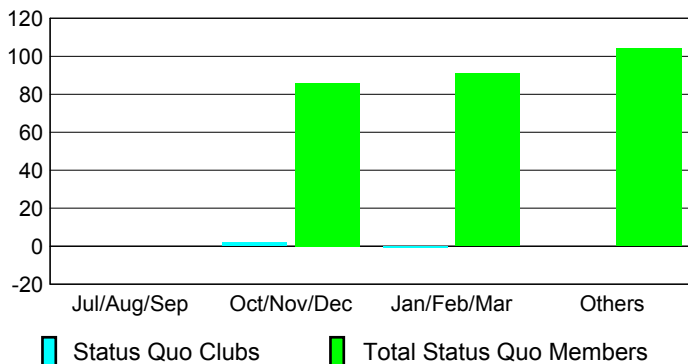

Club Results 2009-2010

Goal, New, Dropped, Gain/Loss

Comparison of Club Gain/Loss

Current Year Compared to the Previous Year

YTD Status Quo Clubs 2009-2010

Status Quo Clubs Compared to Status Quo Members

MEMBERSHIP

Membership Results
2009-2010

Membership
2008-2009

| Month | Net Memb Goal | Actual New Memb | Actual Dropped Memb | Gain/Loss of Memb | Gain/Loss of Memb |
|---------------|---------------|-----------------|---------------------|-------------------|-------------------|
| Jul/Aug/Sep | 20 | 108 | -49 | 59 | 47 |
| Oct/Nov/Dec | 20 | 36 | -49 | -13 | -4 |
| Jan/Feb/Mar | 0 | 146 | -39 | 107 | 4 |
| Apr/May/June | 0 | 64 | -65 | -1 | 74 |
| Totals | 40 | 354 | -202 | 152 | 121 |