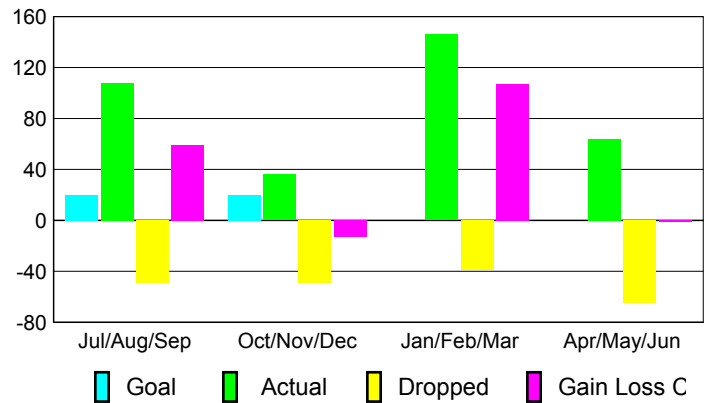

Membership Results 2009-2010

Goal, New, Dropped, Gain/Loss