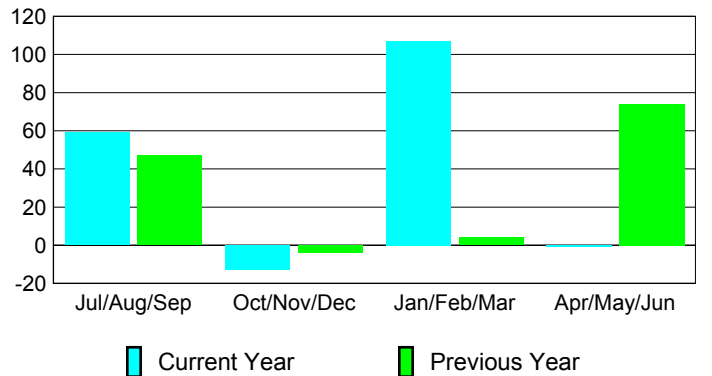

Membership Results
2009-2010

Membership
2008-2009

| Month | Net Memb Goal | Actual New Memb | Actual Dropped Memb | Gain/Loss of Memb | Gain/Loss of Memb |
|---------------|---------------|-----------------|---------------------|-------------------|-------------------|
| Jul/Aug/Sep | 20 | 108 | -49 | 59 | 47 |
| Oct/Nov/Dec | 20 | 36 | -49 | -13 | -4 |
| Jan/Feb/Mar | 0 | 146 | -39 | 107 | 4 |
| Apr/May/June | 0 | 64 | -65 | -1 | 74 |
| Totals | 40 | 354 | -202 | 152 | 121 |

Membership Results 2009-2010

Goal, New, Dropped, Gain/Loss

Comparison of Membership Gain/Loss

Current Year Compared to the Previous Year

Gender Comparison 2009-2010